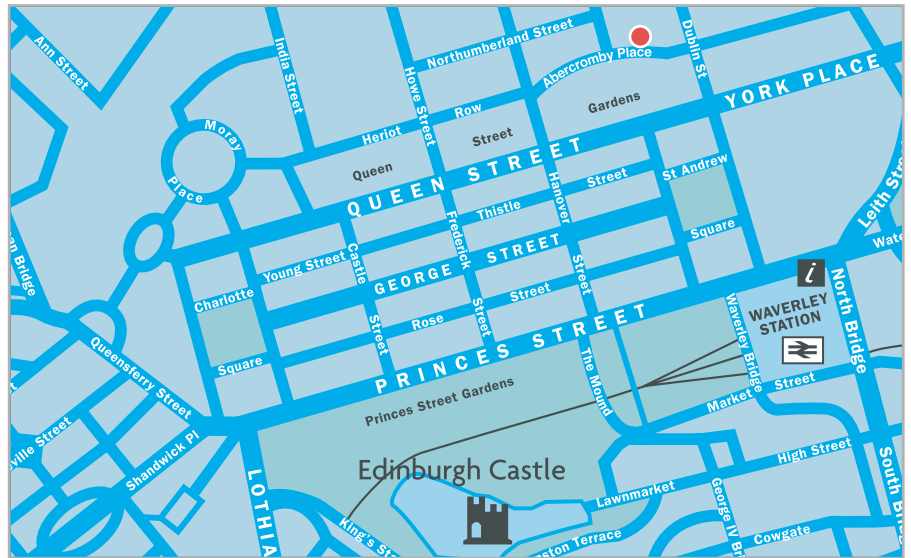

CONTACT INFORMATION

● Quality Scotland

BY TRAIN

Edinburgh Waverley is closest to QS. From top of Waverley steps, cross over Princes Street and walk up-hill along St Andrew Street South and continue through St Andrew Square and walk down the hill. Cross over York Place and continue down Dublin Street. Abercromby Place is the first turning on the left.

BY CAR From the West

From the West routes into the City Centre converge at the West End of Princes Street. From the junction at Lothian Road & Shandwick Place, proceed east along Princes Street a short distance, past House Of Fraser, and turn left into South Charlotte Street. Further down this becomes North Charlotte Street. Turn right into Queen Street at the T-Junction and take 3rd left into Queen Street Gardens East, then first right into Abercromby Place.

BY CAR From Queensferry Street

After crossing the Dean Bridge, turn left at the traffic lights into Randolph Crescent. Take the first turning left into Great Stuart Street and turn right at the far end. This road becomes Queen Street after the junction with North Charlotte Street at the traffic lights.

BY CAR From the East

London Road and Leith Walk converge at the Roundabout at the top of Leith Walk. Turn right at the roundabout after the Playhouse Theatre, onto Broughton Street then turn second left into Albany Street. Go straight ahead at the crossroads with Dublin Street onto Abercromby Place.